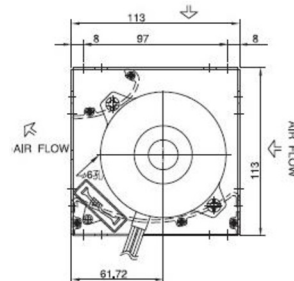

CA081H- Series

Size	Ø81mm
Housing	Aluminum
Impeller	Aluminum
Motor	AC Capacity Type
Operating Temp.	0°C~+45°C
Insulation	Class A

Model Number	Size (mm)			Voltage (V)	Frequency (Hz)	Current (A)	Power (W)	Speed (RPM)	Air Flow (CFM)	Pressure (mmH2O)	Noise dB(A)	Weight (kg)
	A	B	C									
CA08142V11BHWH	420	440	512	120	50/60	0.21/0.25	24/29	1300/1400	205/216	1.5/1.8	43/44	2.3
CA08142V22BHWH				230	50/60	0.11/0.13	24/28	1300/1400	205/216	1.5/1.8	43/44	
CA08150V11BHWH	500	520	612	120	50/60	0.21/0.25	24/30	1250/1300	223/240	1.5/1.8	42/43	2.4
CA08150V22BHWH				230	50/60	0.11/0.13	24/29	1250/1300	223/240	1.5/1.8	42/43	
CA08160V11BHWH	600	620	710	120	50/60	0.21/0.27	27/32	1300/1400	286/293	1.3/1.8	43/44	3.0
CA08160V22BHWH				230	50/60	0.11/0.13	24/30	1250/1300	280/286	1.3/1.8	42/43	
CA08170V11BHWH	700	720	810	120	50/60	0.20/0.27	26/33	1250/1300	329/332	1.6/1.8	42/43	3.2
CA08170V22BHWH				230	50/60	0.1/0.2	25/30	1200/1200	304/304	1.5/1.8	41/41	