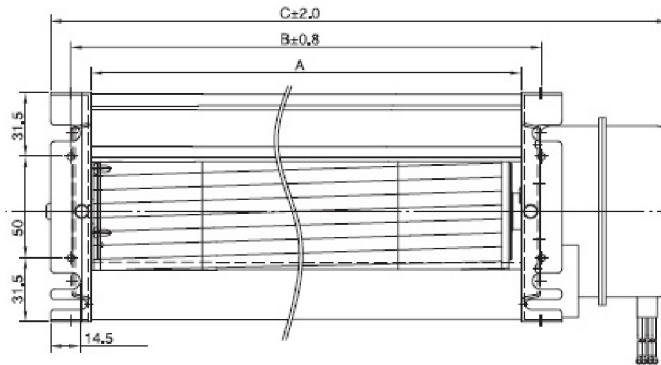

CA081H- Series

Size	Ø81mm
Housing	Aluminum
Impeller	Aluminum
Motor	AC Capacity Type
Operating Temp.	0°C~+45°C
Insulation	Class A

Model Number	Size (mm)			Voltage (V)	Frequency (Hz)	Current (A)	Power (W)	Speed (RPM)	Air Flow (CFM)	Pressure (mmH2O)	Noise dB(A)	Weight (kg)
	A	B	C									
CA08142V11BHWH	420	440	512	120	50/60	0.21/0.25	24/29	1300/1400	205/216	1.5/1.8	43/44	2.3
CA08142V22BHWH				230	50/60	0.11/0.13	24/28	1300/1400	205/216	1.5/1.8	43/44	
CA08150V11BHWH	500	520	612	120	50/60	0.21/0.25	24/30	1250/1300	223/240	1.5/1.8	42/43	2.4
CA08150V22BHWH				230	50/60	0.11/0.13	24/29	1250/1300	223/240	1.5/1.8	42/43	
CA08160V11BHWH	600	620	710	120	50/60	0.21/0.27	27/32	1300/1400	286/293	1.3/1.8	43/44	3.0
CA08160V22BHWH				230	50/60	0.11/0.13	24/30	1250/1300	280/286	1.3/1.8	42/43	
CA08170V11BHWH	700	720	810	120	50/60	0.20/0.27	26/33	1250/1300	329/332	1.6/1.8	42/43	3.2
CA08170V22BHWH				230	50/60	0.1/0.2	25/30	1200/1200	304/304	1.5/1.8	41/41	