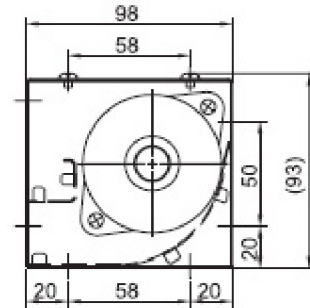

CD025V- Series

Size	Ø60mm
Housing	Aluminum
Impeller	Aluminum
Motor	DC Brushless 3 Phase Motor
Operating Temp.	0°C ~ +45°C
Insulation	Class A

Model Number	Size (mm)			Voltage (V)	Current (A)	Power (W)	Speed (RPM)	Air Flow (CFM)	Pressure (mmH2O)	Noise dB(A)	Weight (g)
	A	B	C								
CD06030V24_HWE	306	321	372	24	2.3	55.2	3500	265	9.80	62	1400
CD06030V24BHVHT				48	1.1	52.8	3500	265	9.80	62	1400

_ for B / S = Ball Bearing / Sleeve Bearing

Air Performance