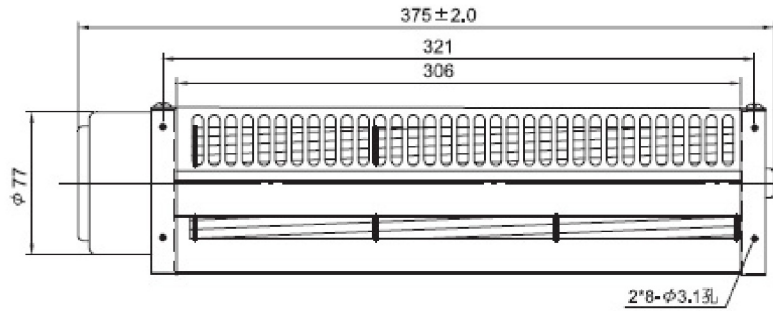

CD025V- Series

Size	Ø60mm
Housing	Aluminum
Impeller	Aluminum
Motor	DC Brushless 3 Phase Motor
Operating Temp.	0°C ~ +45°C
Insulation	Class A

Model Number	Size (mm)			Voltage (V)	Current (A)	Power (W)	Speed (RPM)	Air Flow (CFM)	Pressure (mmH2O)	Noise dB(A)	Weight (g)
	A	B	C								
CD06030V24_HWE	306	321	372	24	2.3	55.2	3500	265	9.80	62	1400
CD06030V24BHVHT				48	1.1	52.8	3500	265	9.80	62	1400

_ for B / S = Ball Bearing / Sleeve Bearing

Air Performance