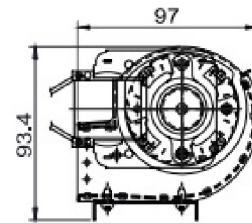

CD0813H- Series

Size	Ø60mm
Housing	Aluminum
Impeller	Aluminum
Motor	AC Type
Operating Temp.	0°C ~ +45°C
Insulation	Class A

Model Number	Voltage	Frequency	Current	Power	Speed	Air Flow	Pressure	Noise	Weight
	(V)	(Hz)	(A)	(W)	(RPM)	(CFM)	(mmH2O)	dB(A)	(g)
CA603030V22BHWQ	220	50	0.43	50	1300	205	4.80	40	2800
	230	50	0.50	56	1400	234	5.80	43	