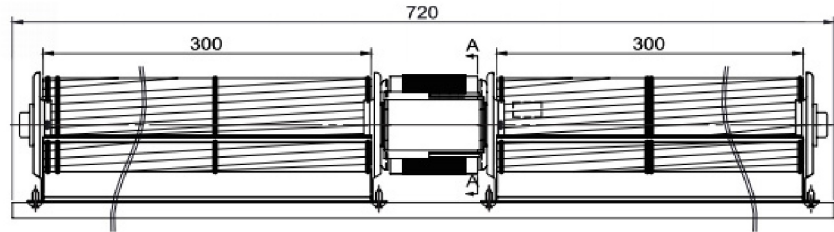

CD0813H- Series

Size	Ø60mm
Housing	Aluminum
Impeller	Aluminum
Motor	AC Type
Operating Temp.	0°C ~ +45°C
Insulation	Class A

Model Number	Voltage	Frequency	Current	Power	Speed	Air Flow	Pressure	Noise	Weight
	(V)	(Hz)	(A)	(W)	(RPM)	(CFM)	(mmH2O)	dB(A)	(g)
CA603030V22BHWQ	220	50	0.43	50	1300	205	4.80	40	2800
	230	50	0.50	56	1400	234	5.80	43	